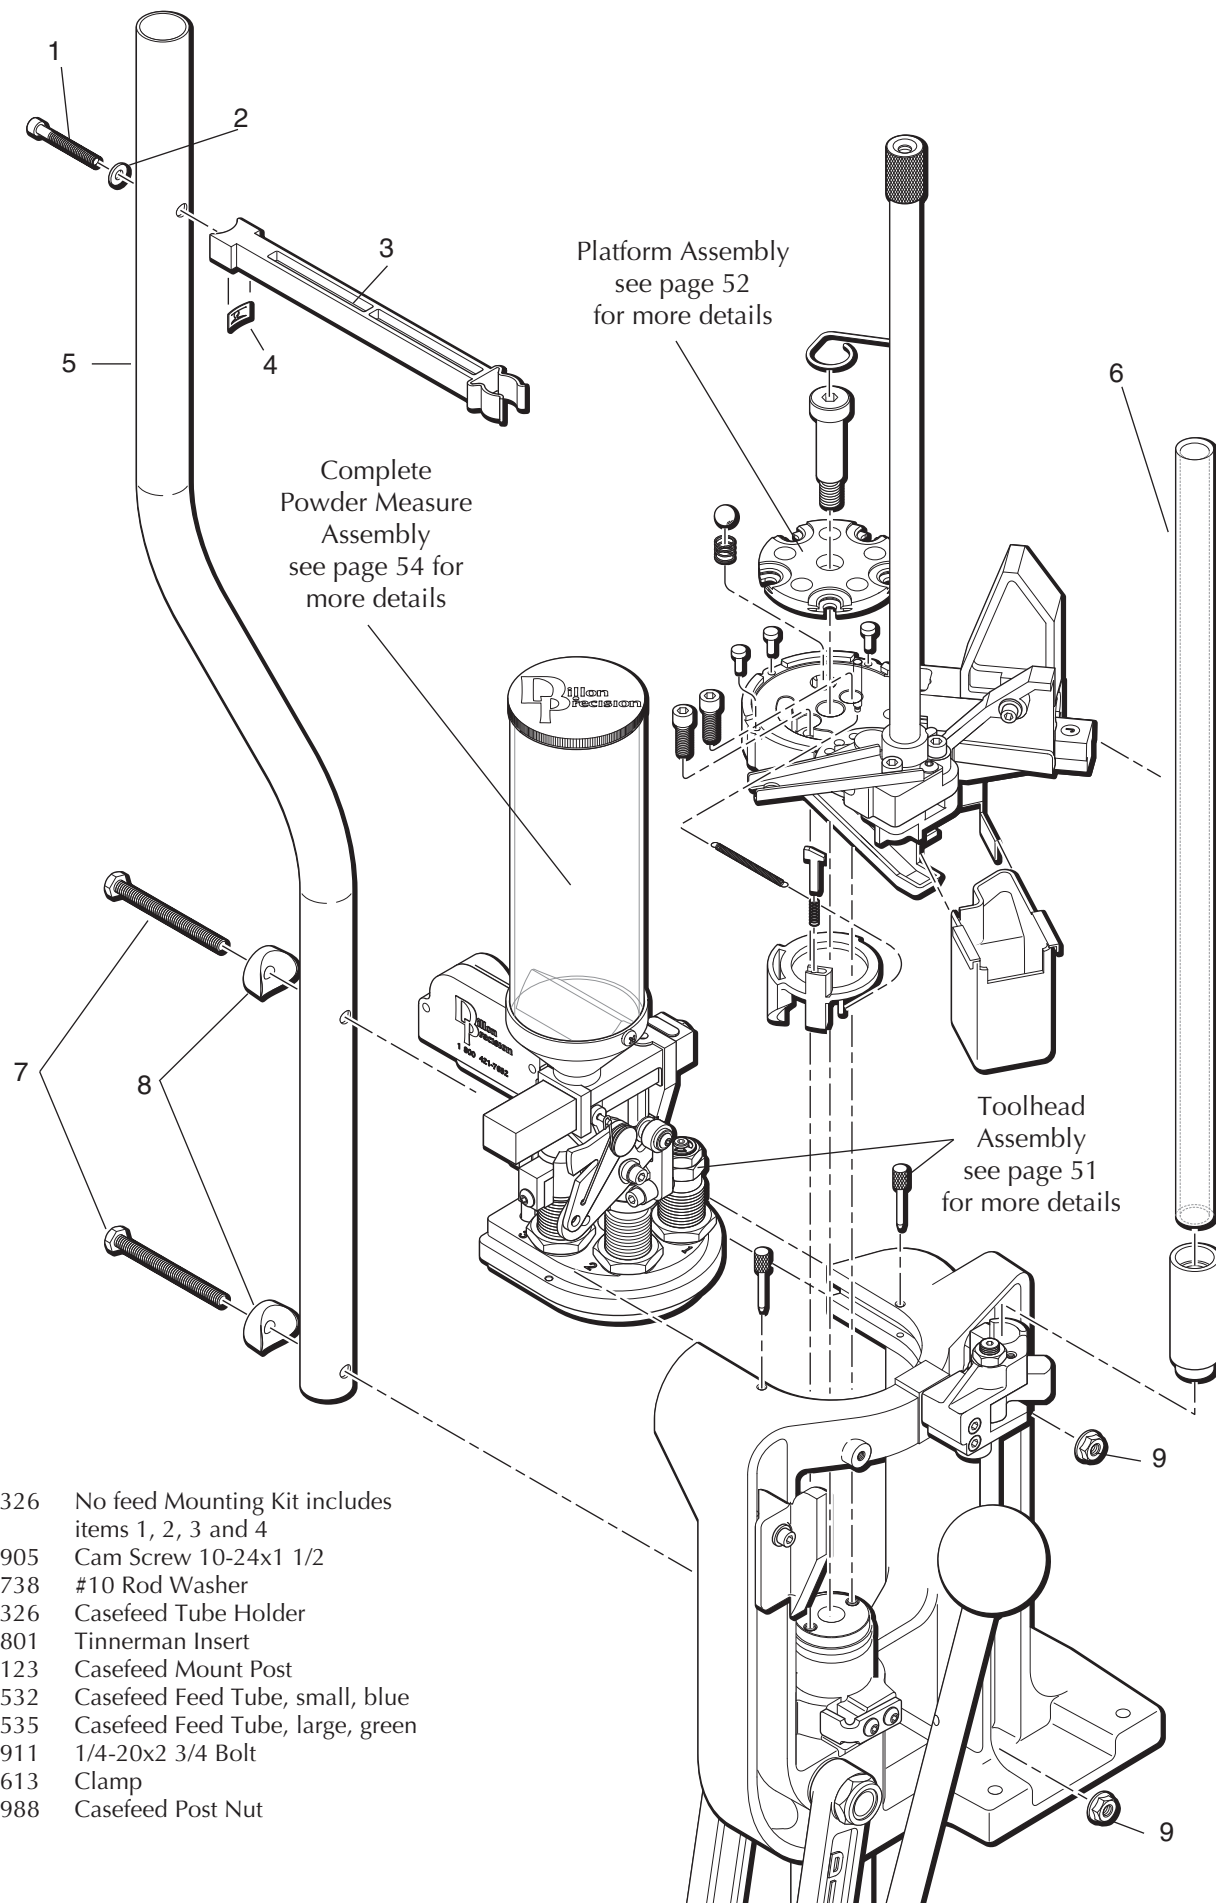

21326 No feed Mounting Kit includes items 1, 2, 3 and 4

- 1 13905 Cam Screw 10-24x1 1/2
- 2 13738 #10 Rod Washer
- 3 21326 Casefeed Tube Holder
- 4 13801 Tinnerman Insert
- 5 17123 Casefeed Mount Post
- 6 20532 Casefeed Feed Tube, small, blue
  20535 Casefeed Feed Tube, large, green
- 7 13911 1/4-20x2 3/4 Bolt
- 8 13613 Clamp
- 9 13988 Casefeed Post Nut