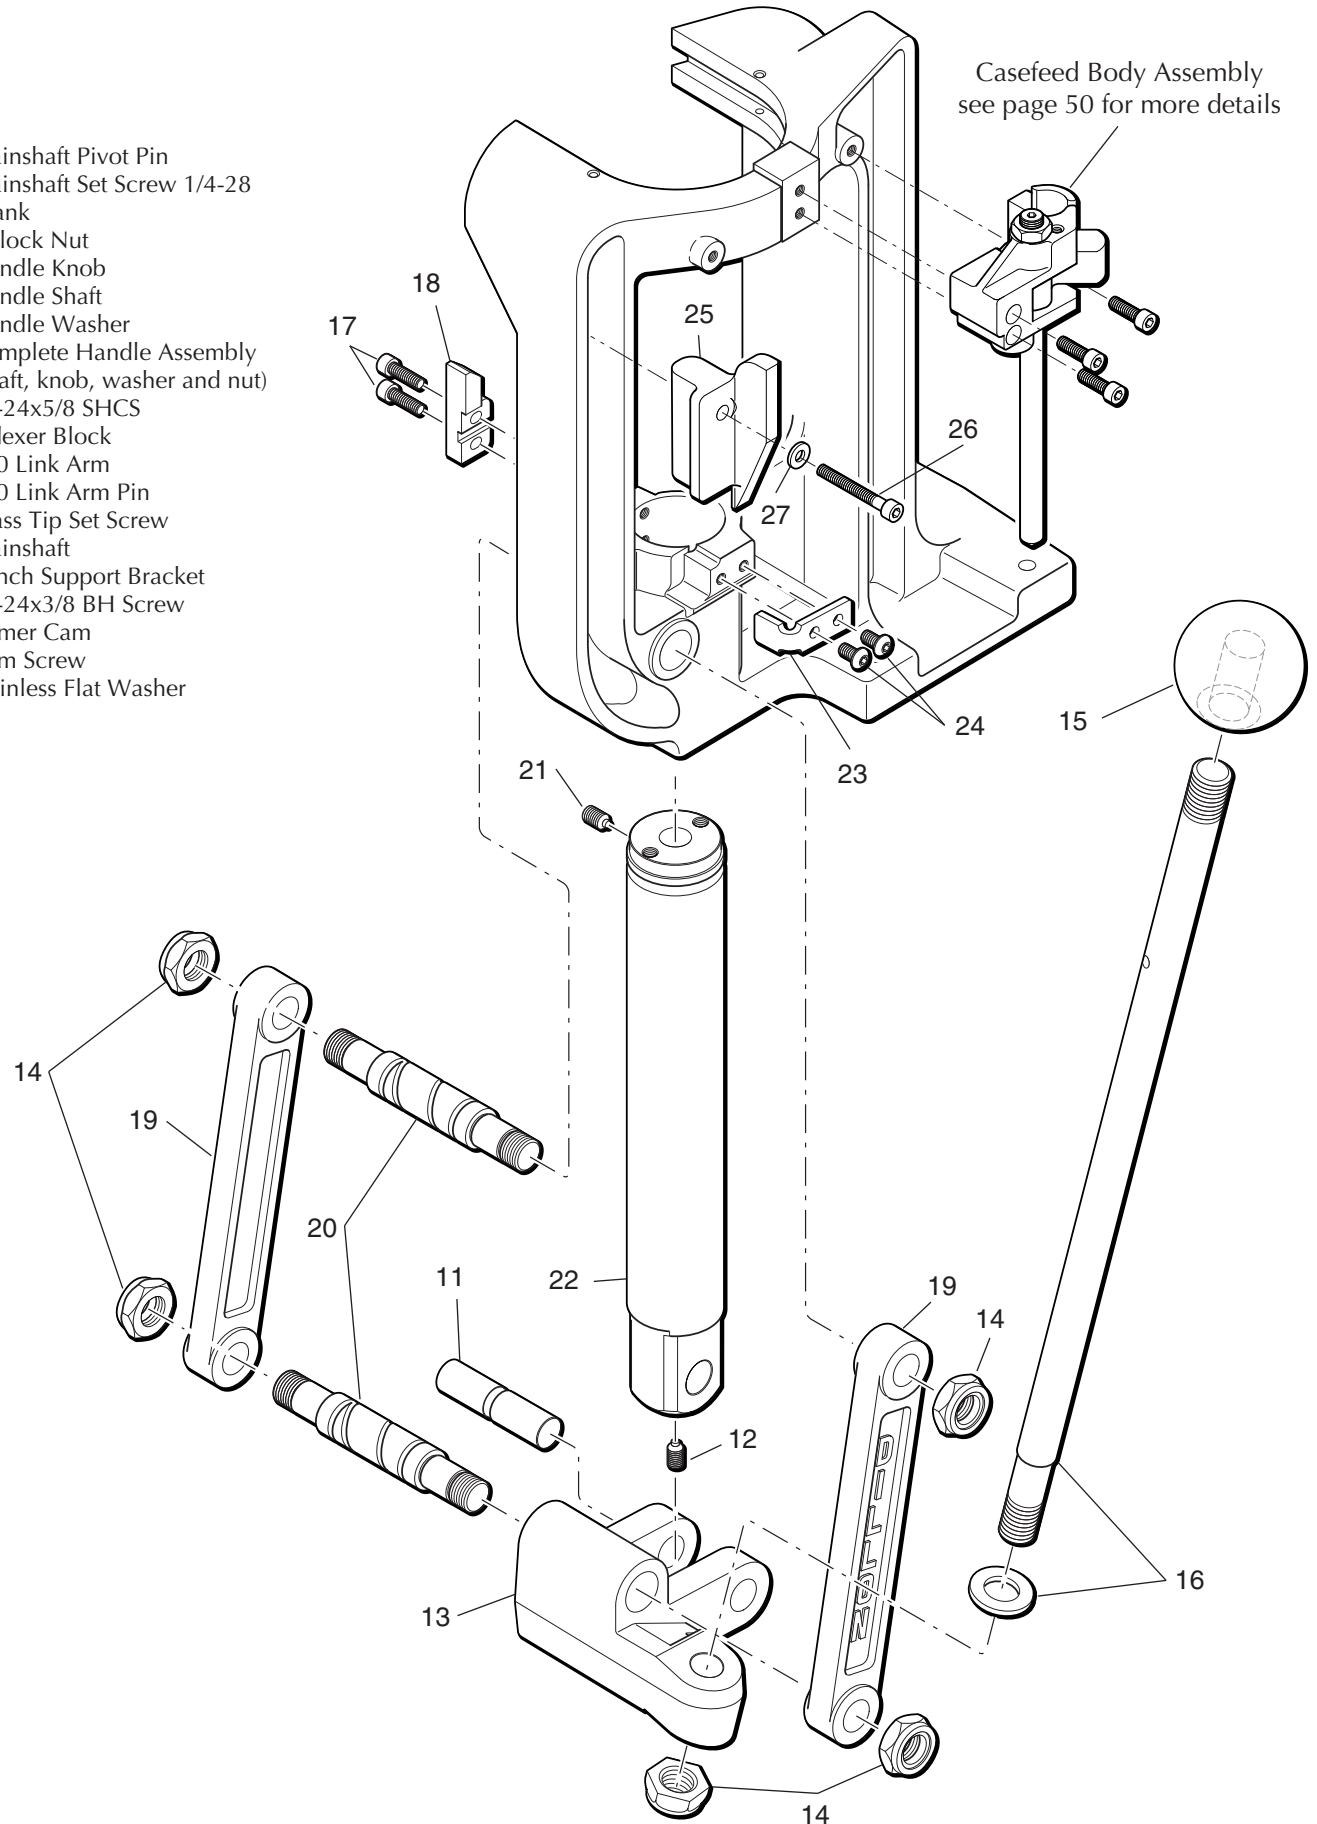

Machine Assembly

- 11 13830 Mainshaft Pivot Pin
- 12 13789 Mainshaft Set Screw 1/4-28
- 13 13674 Crank
- 14 13841 Nylock Nut
- 15 13850 Handle Knob
- 16 13855 Handle Shaft
- 13704 Handle Washer
- 20636 Complete Handle Assembly (shaft, knob, washer and nut)
- 17 13989 10-24x5/8 SHCS
- 18 16776 Indexer Block
- 19 14922 650 Link Arm
- 20 13700 650 Link Arm Pin
- 21 13923 Brass Tip Set Screw
- 22 13485 Mainshaft
- 23 13488 Punch Support Bracket
- 24 13895 10-24x3/8 BH Screw
- 25 13670 Primer Cam
- 26 13905 Cam Screw
- 27 13738 Stainless Flat Washer