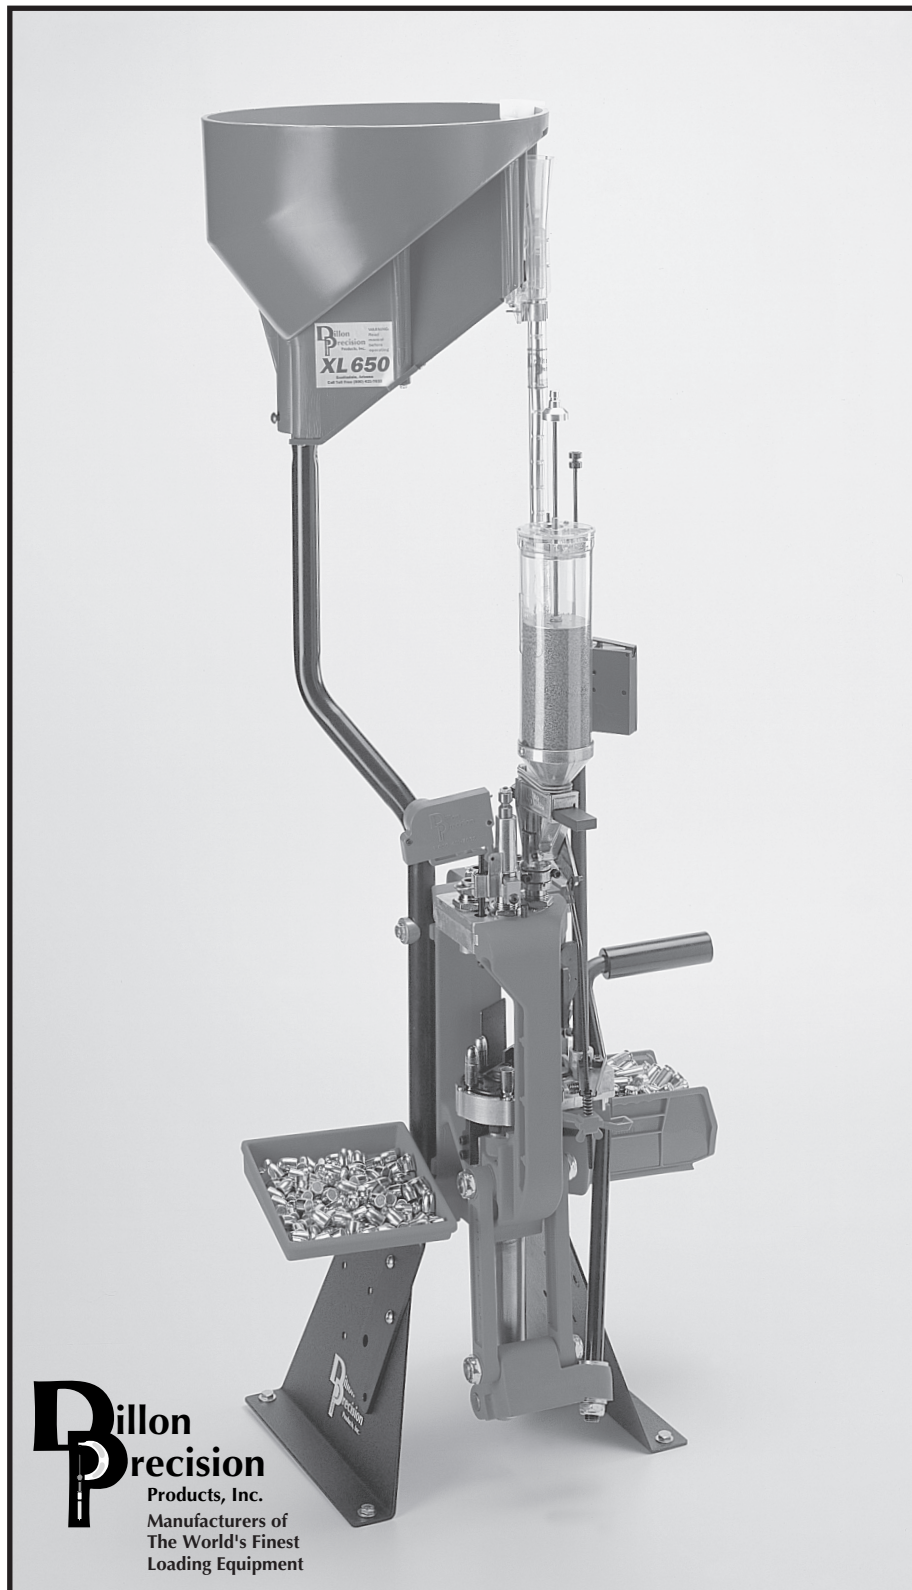

Dillon XL 650

Instruction Manual

May 2007