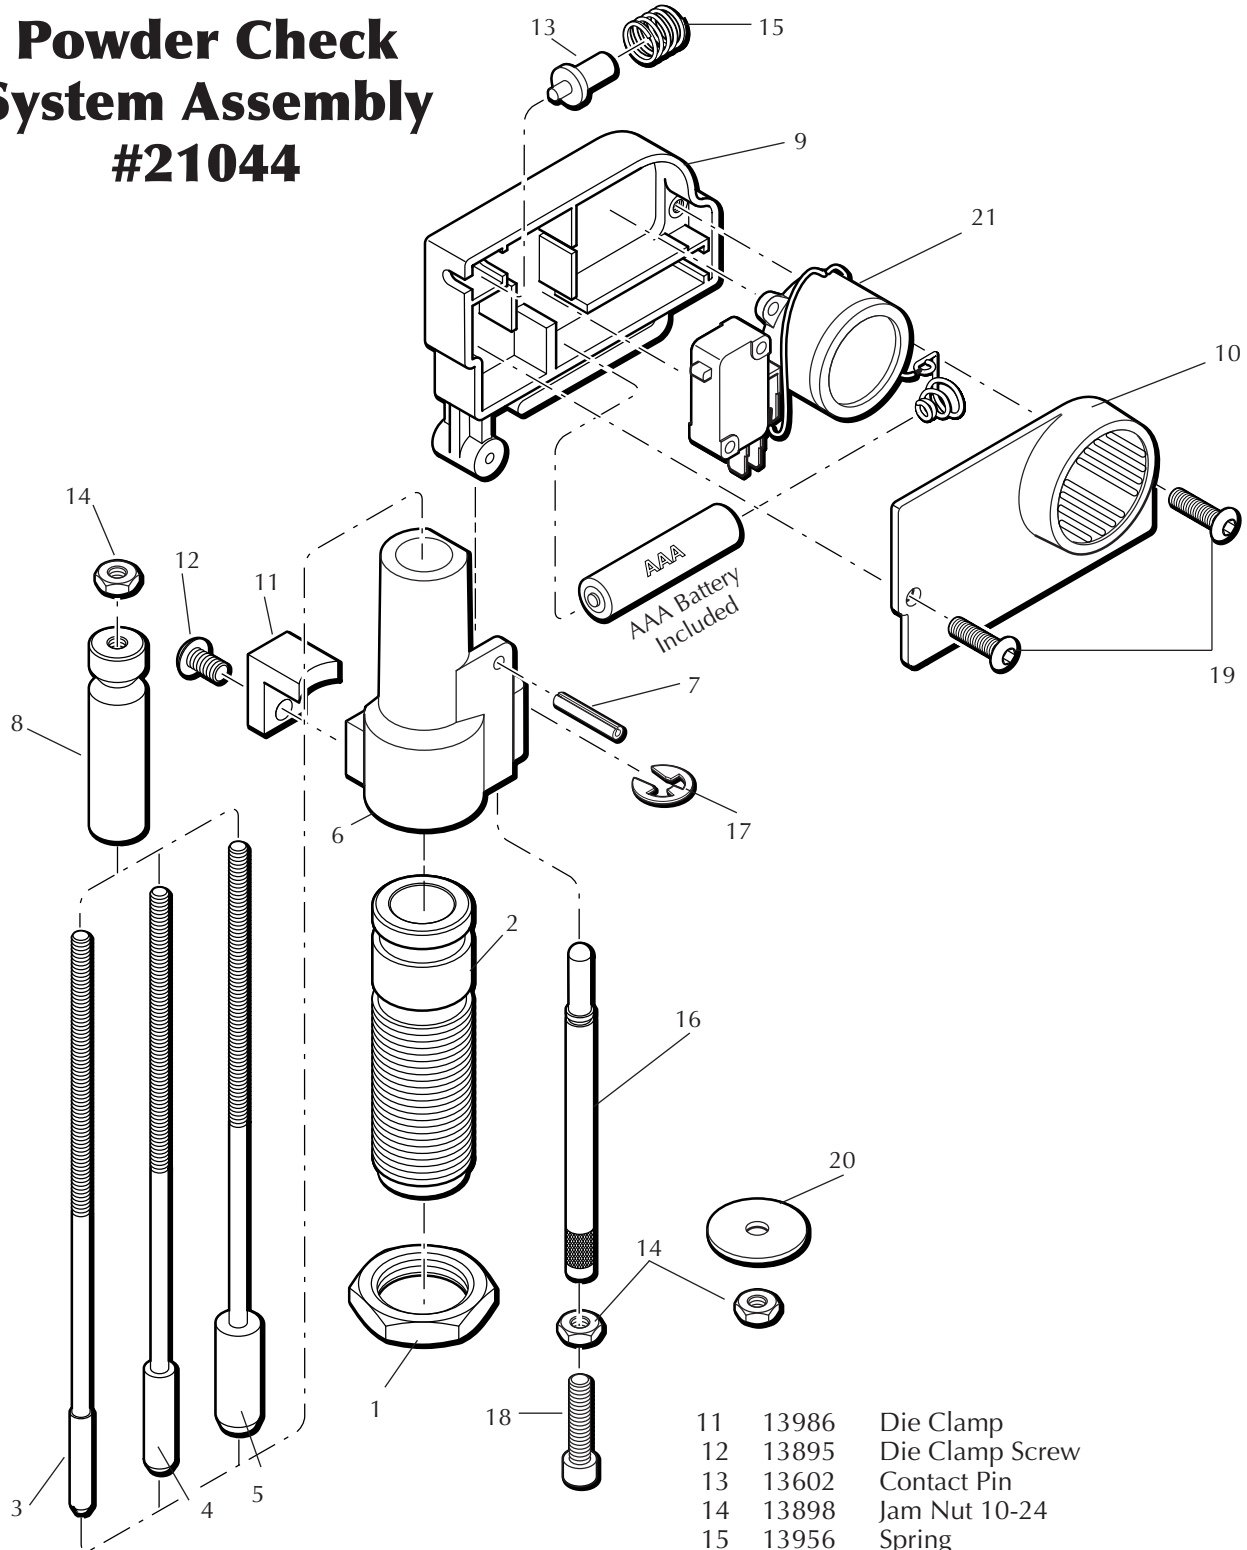

Powder Check System Assembly #21044

- 1 14067 Die locking
- 2 13990 Powder Die
- 3 21372 Powder Check Rod .22-.29 Cal.
- 4 21373 Powder Check Rod .30-.41 Cal.
- 5 21374 Powder Check Rod .44-.45 Cal.
- 6 10552 Die Collar
- 7 14025 Collar Roll Pin
- 8 12685 Check Rod Sleeve
- 9 13538 Buzzer Housing
- 10 13537 Buzzer Housing Cover

- 11 13986 Die Clamp
- 12 13895 Die Clamp Screw
- 13 13602 Contact Pin
- 14 13898 Jam Nut 10-24
- 15 13956 Spring
- 16 13603 Die Push Rod
- 17 13837 Die E Clip
- 18 14037 Push Rod Screw (10-24x3/4)
- 19 13983 Cover Screw (8/32x5/8)
- 20 14157 Washer
- 21 21382 Includes Housing (#13538), Buzzer, Microswitch and Pin

Extra Powder Check Rods can be purchased complete with sleeve (12685) and jam nut (13898).

- 21372 Powder Check Rod Assembly .22-.29 Cal.
- 21373 Powder Check Rod Assembly .30-.41 Cal.
- 21374 Powder Check Rod Assembly .44-.45 Cal.