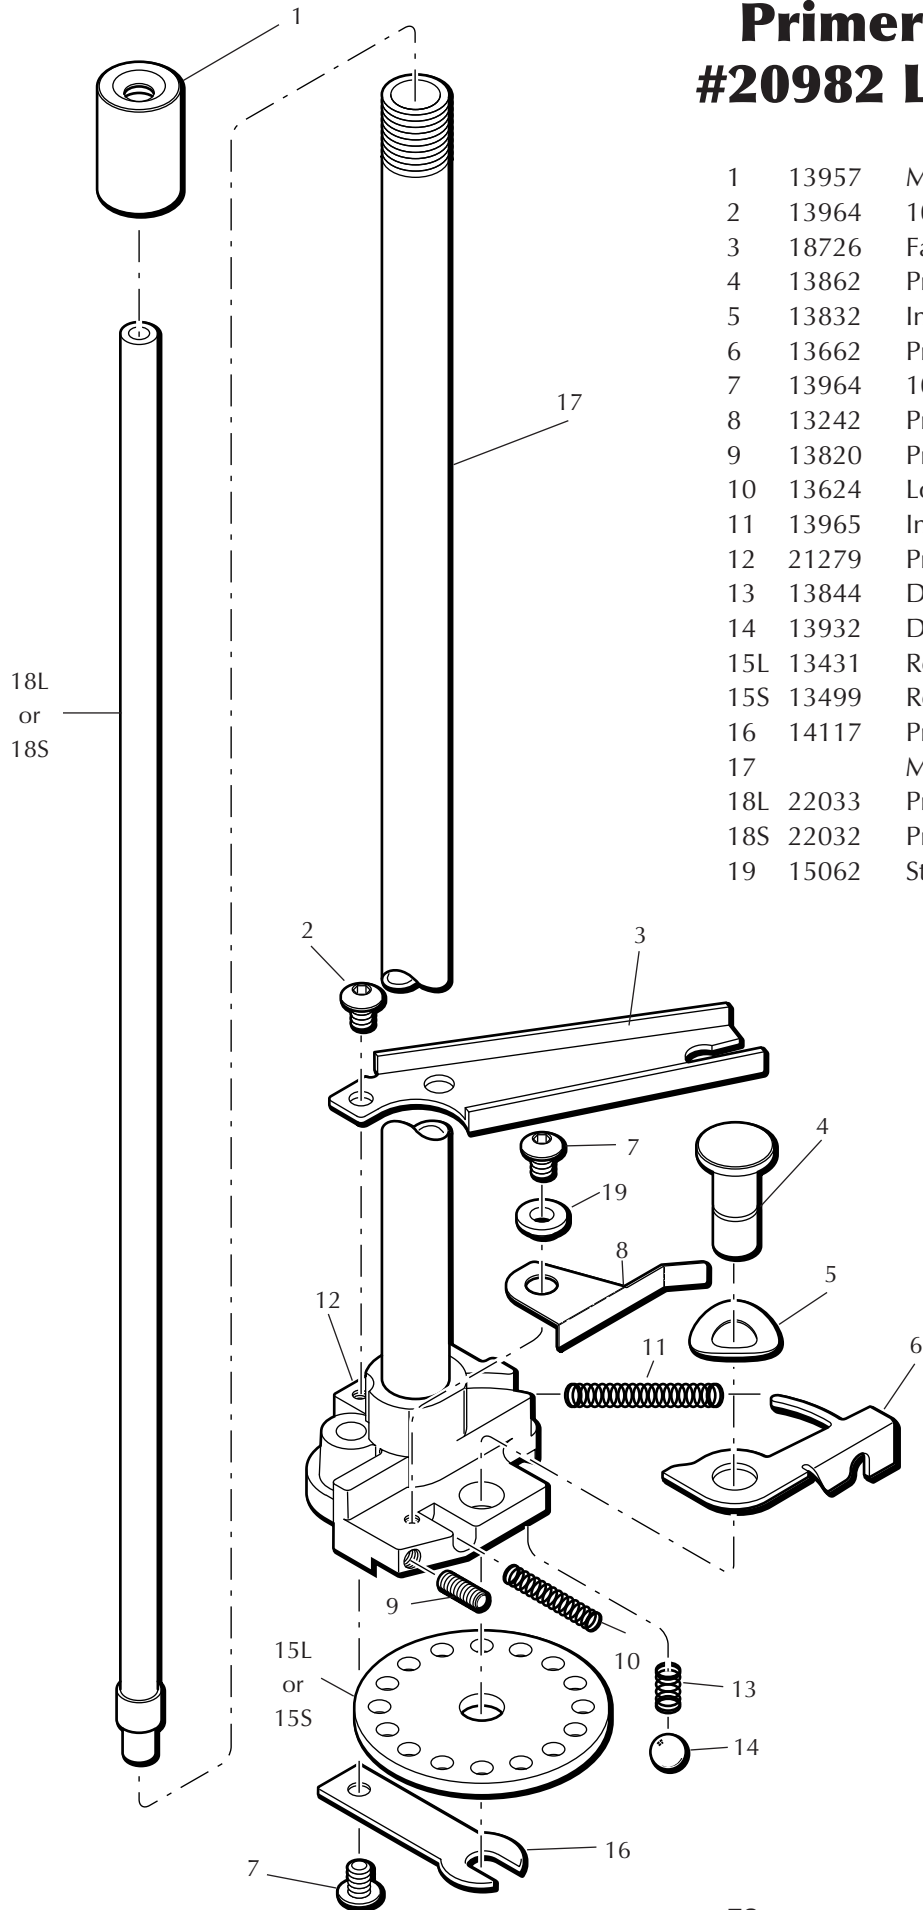

Primer System Assembly #20982 Large, #21065 Small

1	13957	Magazine Shield Cap
2	13964	10/24x1/4 BH Screw
3	18726	Failsafe Bracket
4	13862	Primer Disc Pin
5	13832	Index Arm Bowed Washer
6	13662	Primer Indexing Arm
7	13964	10/24x1/4 BH Screw
8	13242	Primer Station Locator Tab
9	13820	Primer Station Locator Tab Set Screw 8-32 Thd.
10	13624	Locator Tab Spring
11	13965	Indexing Arm Spring
12	21279	Primer Feedbody Housing
13	13844	Disc Detent Spring
14	13932	Disc Detent Ball
15L	13431	Rotary Primer Disc, Large
15S	13499	Rotary Primer Disc, Small
16	14117	Primer Support Shim
17		Magazine Shield (not sold separately)
18L	22033	Primer Magazine, Large
18S	22032	Primer Magazine, Small
19	15062	Station 2 Locator Tab Bushing