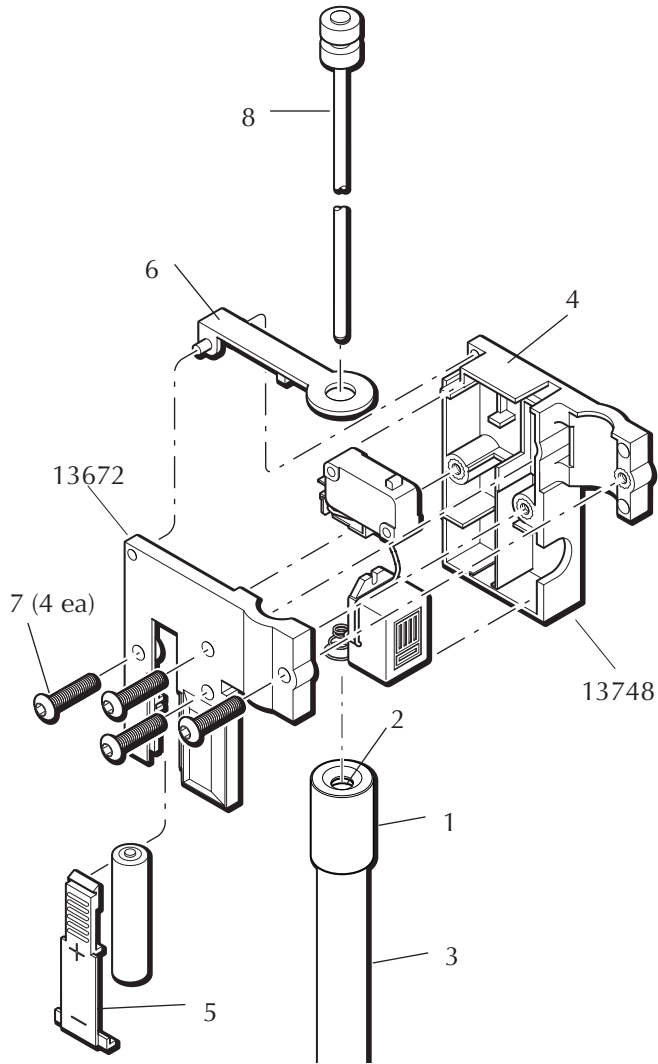

Primer Early Warning Buzzer Assembly #20302

1	13957	Magazine Shield Cap
2L	22033	Primer Magazine, Large
2S	22032	Primer Magazine, Small
3	21279	Primer Feed Body Housing
4	20302	Early Warning Buzzer
5	13857	Battery Cover
6	13864	Switch Lever
7	14023	Buzzer Housing Screw
8	13707	Follower Rod