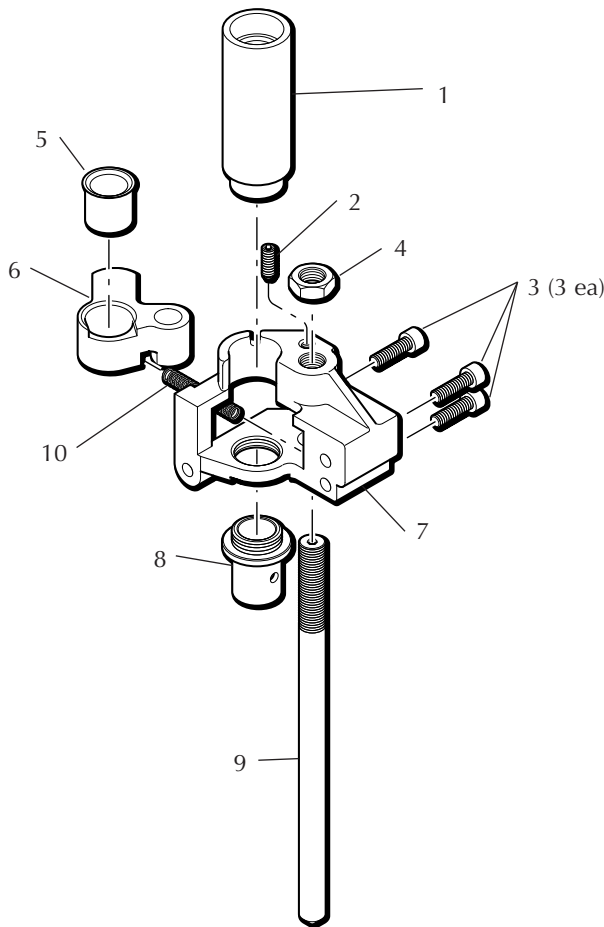

Casefeed Body Assembly

- *1 13541 Casefeed Adapter (Black)
- 14394 Casefeed Adapter (BlackModT)
- 14395 Casefeed Adapter (BlackModS)
- 13450 Casefeed Adapter (Green)
- 13386 Casefeed Adapter (Orange)
- 14313 Casefeed Adapter (OrangeMod)
- 14851 Casefeed Adapter (Orange220)
- 13143 Casefeed Adapter (Red)
- 13575 Casefeed Adapter (White)
- 13442 Casefeed Adapter (Yellow)
- 13075 Casefeed Adapter (Blue)
- 15186 Casefeed Adapter (BlueMod)
- 18076 Casefeed Adapter (Purple)
- 2 14326 Casefeed Arm Stop Pin
- 3 13989 Casefeed Body Screws
- 4 13901 Cam Pin Jam Nut 3/8-24
- *5 13412 Casefeed Arm Bushing (Green) Small Pistol
- 13403 Casefeed Arm Bushing (Red) Medium Pistol
- 13661 Casefeed Arm Bushing (White) Rifle
- 13619 Casefeed Arm Bushing (Yellow) Large Pistol
- 14397 Casefeed Arm Bushing (Nickel) Large & Magnum Calibers
- 6 13716 Casefeed Arm
- 7 13080 Casefeed Body Assembly (Standard)
  does not include items 1, 5, or 8
- 13558 Casefeed Body - part (Standard)
- 14979 Casefeed Body - part (Extra Large/Magnum)
- 22225 Casefeed Body Assembly (Extra Large/Magnum)
- *8 13639 Casefeed Body Bushing, Large
- 13604 Casefeed Body Bushing, Medium
- 13513 Casefeed Body Bushing, Small
- 13384 Casefeed Body Bushing, .38
- 14396 Casefeed Body Bushing, .45/70
- 9 13371 Camming Pin
- 10 13936 Casefeed Arm Return Spring

* Indicates items included in caliber conversion kits.