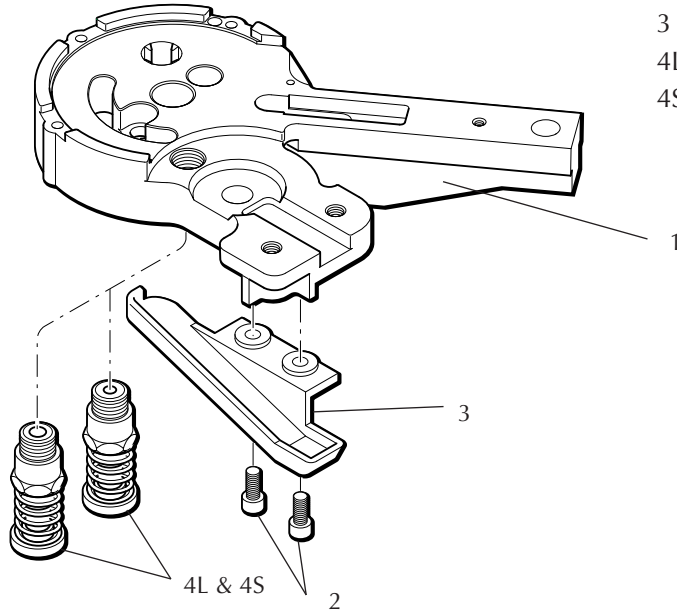

Primer Punch Assembly

- 1 16658 Platform
- 2 14013 8-32x3/8 Cap Screw
- 3 16210 Primer Chute
- 4L 21380 Rev B Seater Assembly, Large
- 4S 21381 Rev B Seater Assembly, Small