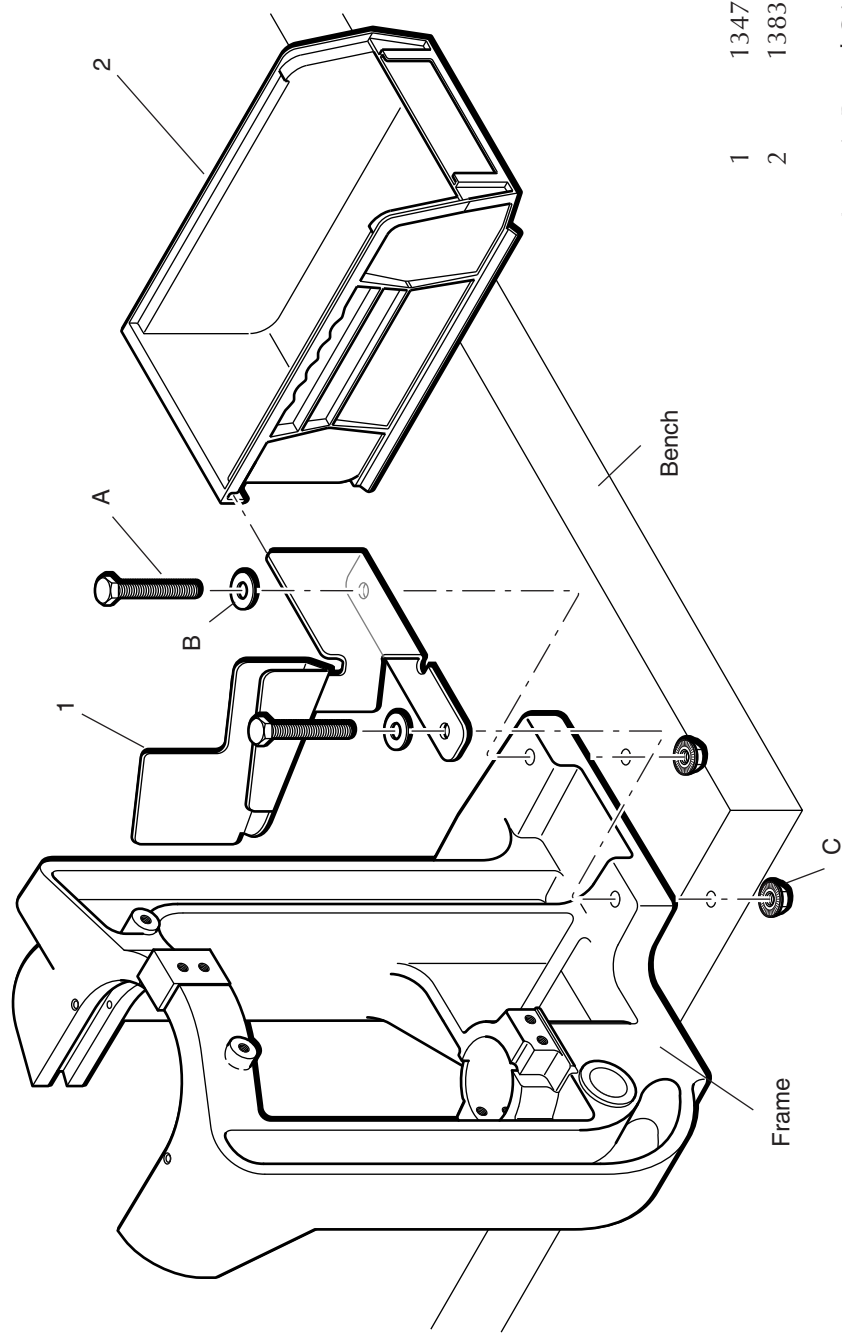

Lower Machine Assembly

- 1 13470 Chute/Bin Mount
- 2 13839 Blue Cartridge Bin

Items A, B, and C included in optional Hardware Mounting Kit, #16600.