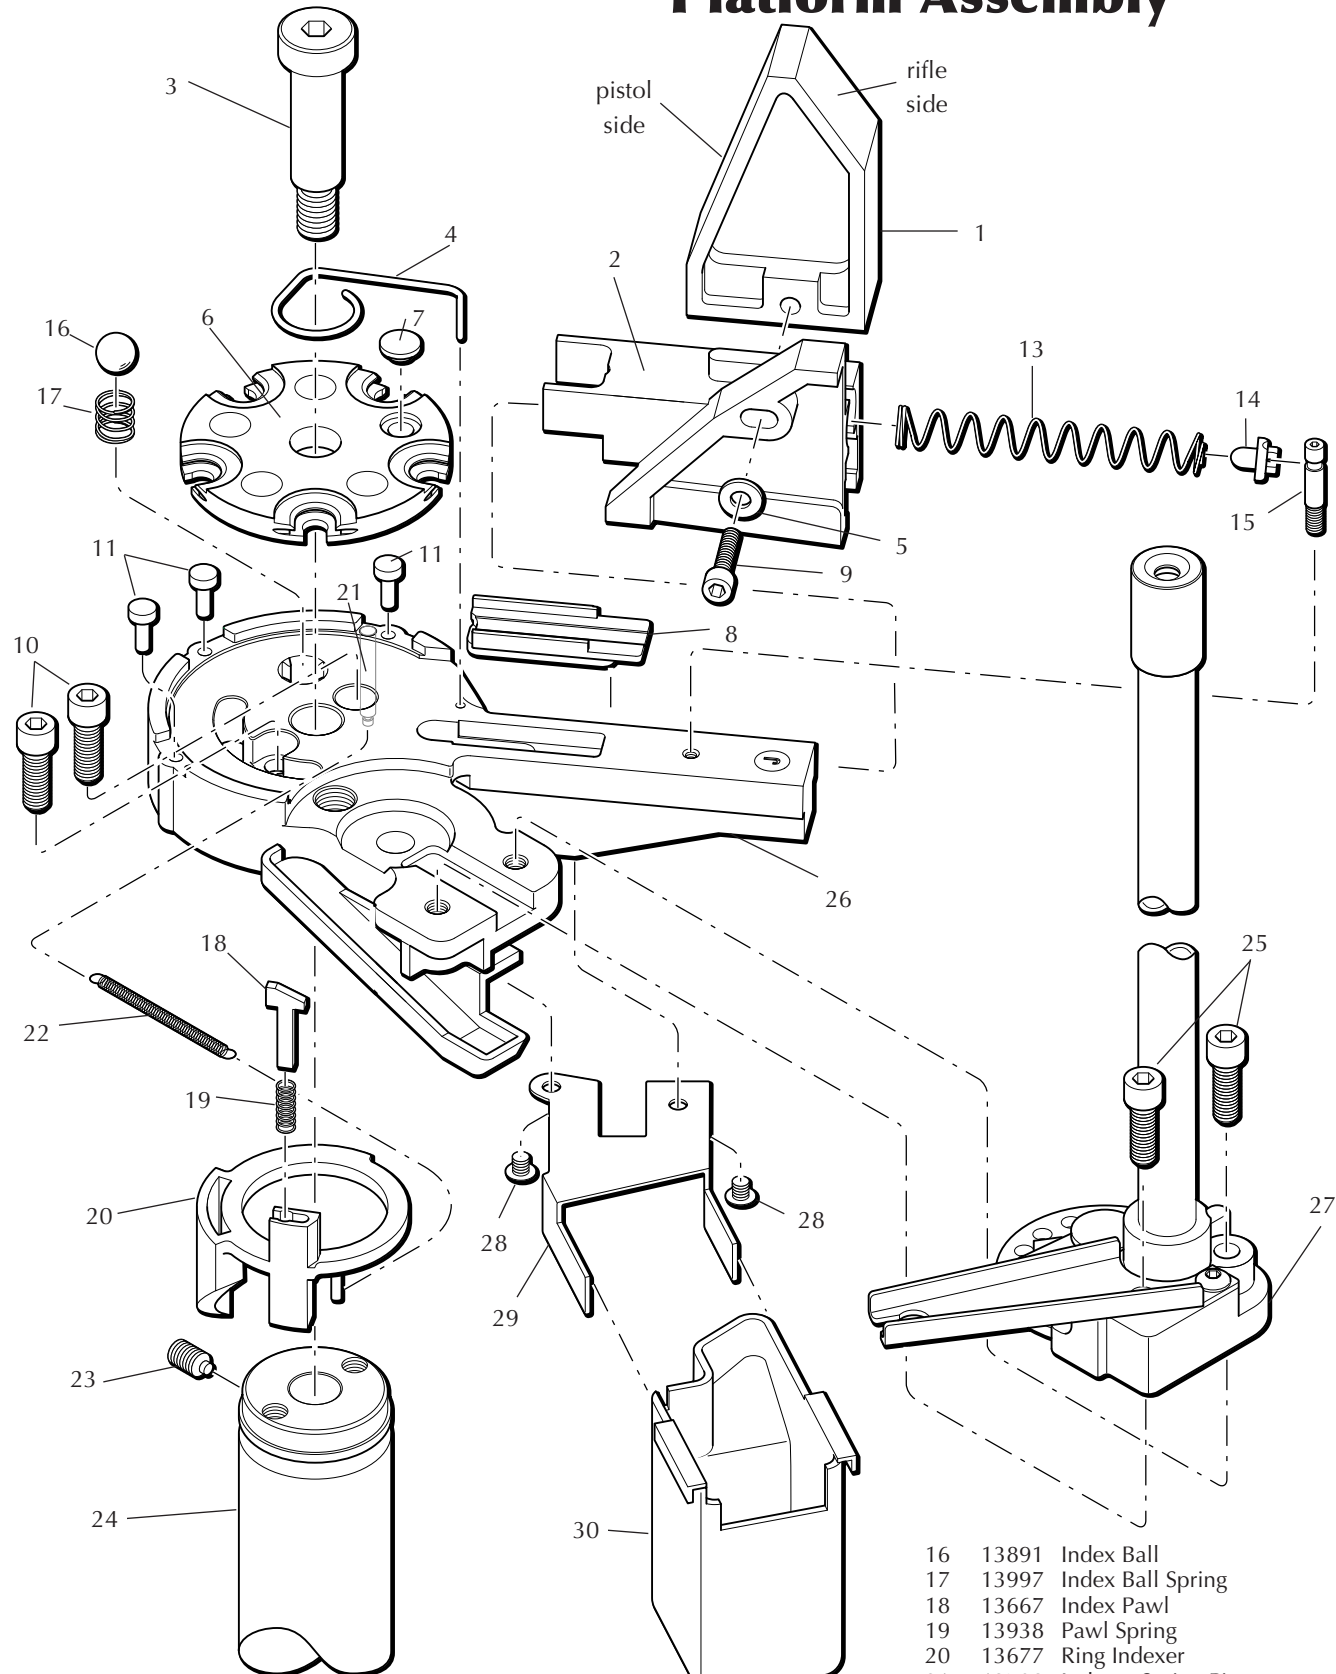

Platform Assembly

- 1, 2 97082 Case Insert Slide & Slide Cam (1)
  (Note: This assembly includes: 13937, Case Insert Slide Spring; 14574, Insert Slide Spring Cap; 13311, Slide Spring Pin; 13738, Stainless Flat Washer; and 14037, Cam Screw.)
- 3 13418 Shellplate Bolt
- 4 13298 Ejector Wire
- 5 13738 Stainless Flat Washer
- 6 Shellplate - caliber specific
- 7 14050 Shellplate Cap

- 8 Station 1 Locator - caliber specific
- 9 14037 Cam Screw
- 10 13966 Platform Mount Bolt
- 11 Locator Pins - caliber specific
- 12 13874 Station 1 Locator Tab Spring
- 13 13937 Case Insert Slide Spring
- 14 14574 Insert Slide Spring Cap
- 15 13311 Slide Spring Pin

- 16 13891 Index Ball
- 17 13997 Index Ball Spring
- 18 13667 Index Pawl
- 19 13938 Pawl Spring
- 20 13677 Ring Indexer
- 21 13790 Indexer Spring Pin
- 22 13791 Indexer Return Spring
- 23 13923 Brass Tip Set Screw
- 24 13485 Mainshaft
- 25 14138 Primer System Mounting Bolts
- 26 22060 Platform
- 27 21279 Primer Feedbody Housing
- 28 14689 Primer Cup Bracket Screw
- 29 16209 Spent Primer Cup Bracket
- 30 16211 Spent Primer Cup