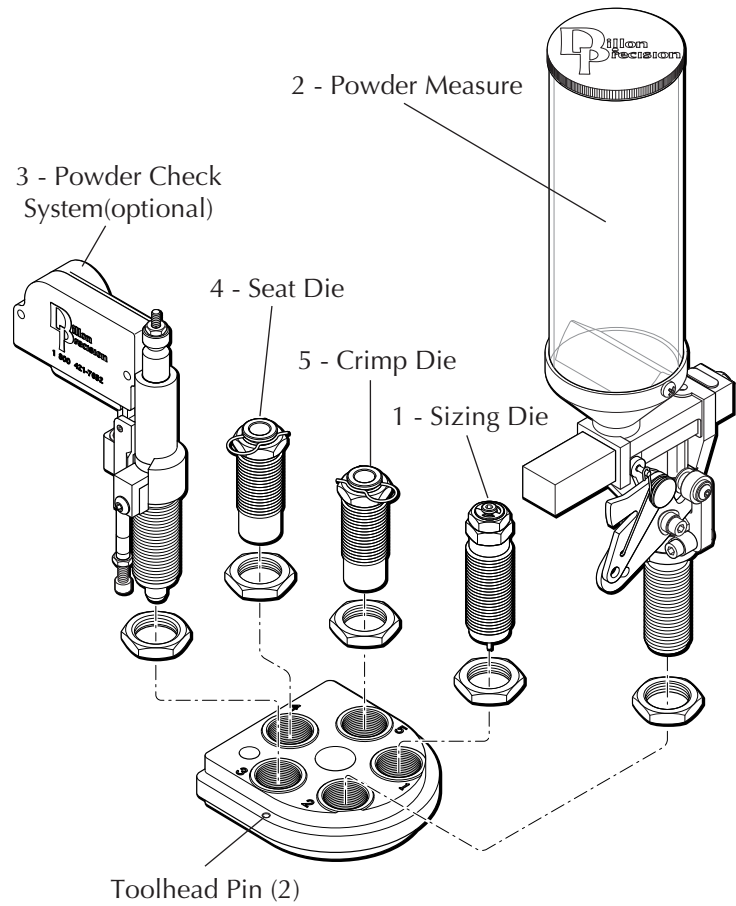

Toolhead Assembly & Orientation #13863 - XL650 Toolhead

Station 1	Sizing Die
Station 2	Powder Measure System
Station 3	Powder Check System
Station 4	Seat Die
Station 5	Crimp Die